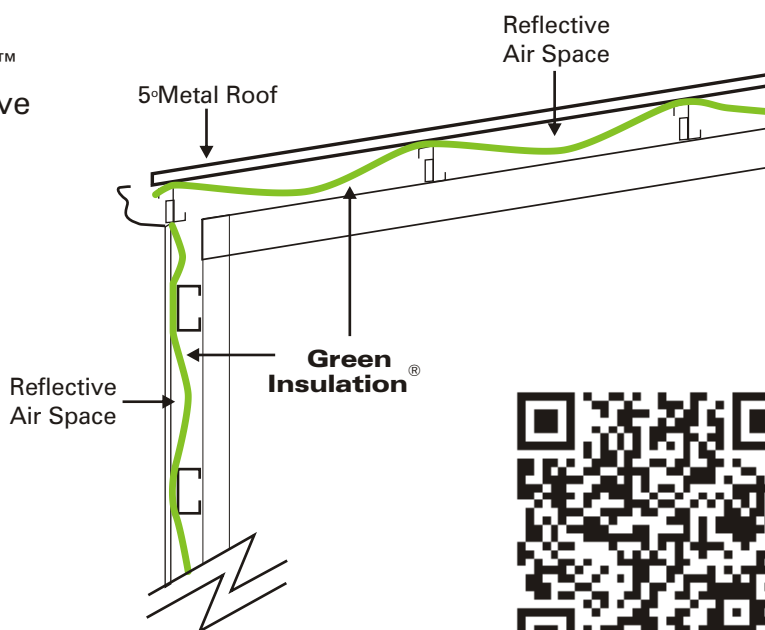

This brand new, high performance and very economical product is Ideally Suited for Sheds and other applications that do not require compliance to the Building Code of Australia specifications. Only 4.0mm thick Reflecta-Shed™ features a patented protective coating, scrim for strength, and promises 15 years GUARANTEED protection.

This is a breakthrough reflective foil insulation product fresh from our brand new Australian manufacturing at Meadowbrook in Queensland. Our new manufacturing technology is about giving you an edge!

Reflecta-Shed™ from Green Insulation® features:

- Unique patented protective durable polymer coating that guarantees against oxidisation and corrosion for 15 years
- Heat laminated, air bubble core providing an exceptional barrier against conductive heat, humidity, water and vapour penetration
- Two outer layers of 99%+ pure aluminium (with reinforced weave/scrim on both sides)
- Reflecting up to 97% of radiant heat
- Environmentally/Eco friendly and fibre-free
- Anti-slip properties make it safer for installers
- 1500mm wide means it's 10-20% wider than most insulation products
- 45m² roll (1500mm x 30m)

Green Insulation®'s Reflecta-Shed™ Insulation is a product you can have absolute confidence in.

This leading edge insulation eco-product will ensure your project's sustained comfort and performance like no other product in Australia.

Follow us on: